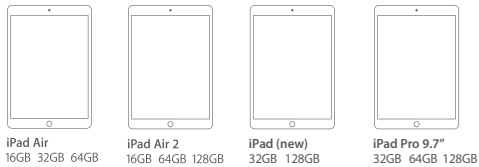

Executive collection

Premium Leather Sleeve for iPad Air series, iPad Pro 9.7", and iPad (new)

MR-IC5706

FEATURES

- Elegant premium marbled leather design
- Non-scratch microfiber interior
- Magnetic folding front cover
- Full length interior sleeve for Apple Pencil
- Holds Smart Keyboard

Maroo
3109 NE 109th Ave.
Vancouver, WA 98682
360-883-0333 phone
360-883-4888 fax

Take our Maroo culture and personality wherever you go with this stylish sleeve for the iPad Air series, iPad Pro 9.7", and iPad (new). The premium leather and soft microfiber interior keeps your iPad snug and comfortable while you travel.

Single Package

UPC: 646422 10565 9
DIM: (L) 10.7 in X (W) 1.0 in. X (H) 8.5 in.
Cube: 0.05 in.
Weight: 1.2 lbs.

Inner: 2

UPC: 20 646422 10565 3
DIM: (L) 11.1 in X (W) 2.4 in. X (H) 9.1 in.
Cube: 0.14 in.
Weight: 2.5 lbs.

Master: 12

UPC: 10 646422 10565 6
DIM: (L) 14.6 in X (W) 11.6 in. X (H) 9.8 in.
Cube: 0.96 in.
Weight: 18.1 lbs.