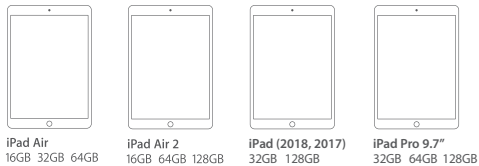

Executive collection

Premium Leather Sleeve for iPad (2018, 2017), iPad Air series, and iPad Pro 9.7"

MR-IC5706

FEATURES

- Elegant premium marbled leather design
- Non-scratch microfiber interior
- Magnetic folding front cover
- Full length interior sleeve for Apple Pencil
- Holds Smart Keyboard

Maroo
3109 NE 109th Ave.
Vancouver, WA 98682
360-883-0333 phone
360-883-4888 fax

Take our Maroo culture and personality wherever you go with this stylish sleeve for the iPad (2018, 2017), iPad Air series, and iPad Pro 9.7". The premium leather and soft microfiber interior keeps your iPad snug and comfortable while you travel.

Single Package

UPC: 646422 10565 9
DIM: (L) 10.7 in X (W) 1.0 in. X (H) 8.5 in.
Cube: 0.05 in.
Weight: 1.2 lbs.

Inner: 2

UPC: 20 646422 10565 3
DIM: (L) 11.1 in X (W) 2.4 in. X (H) 9.1 in.
Cube: 0.14 in.
Weight: 2.5 lbs.

Master: 12

UPC: 10 646422 10565 6
DIM: (L) 14.6 in X (W) 11.6 in. X (H) 9.8 in.
Cube: 0.96 in.
Weight: 18.1 lbs.