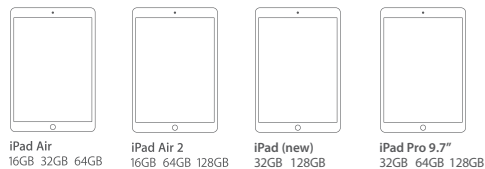

FEATURES

- Works with the iPad Air series, iPad Pro 9.7", and iPad (new)
- Military Spec. 810G 516.6 drop test certified
- Ultra secure casing for extreme use and drop and shock protection
- Patent-pending rail system provides quick and easy assembly/disassembly
- Rails utilize secure locking detent for solid attachment, plus a locking Torx screw for each side
- Built-in front-side glass screen protection
- Clear back window for device identification/personalization
- Locking kickstand cartridge provides two viewing angles
- Shoulder strap offers easy use at hip
- Push-through surfaces for sleep/wake, volume, and home control
- Cut-outs for proper camera, light sensors, and microphone use

Maroo
3109 NE 109th Ave.
Vancouver, WA 98682
360-883-0333 phone
360-883-4888 fax

The Exo-Rail case is uniquely engineered to serve those in need of extreme 360° protection for students, healthcare professionals, field engineers, and others in demanding environments. Whether deployed en masse for school districts, enterprise, or personal use, our patent pending rail design quickly locks and secures the case and can be just as easily removed for servicing.

- Rapid Assembly
- Easy Serviceability
- Locked-on Design
- Extreme Protection

Single Package

UPC: 646422 10563 5
DIM: (L) 7.6 in X (W) 1.0 in. X (H) 12.4 in.
Cube: 0.05 in.
Weight: 1.2 lbs.

Inner: 4

UPC: 20 646422 10563 9
DIM: (L) 8.0 in X (W) 2.4 in. X (H) 13.0 in.
Cube: 0.14 in.
Weight: 2.6 lbs.

Master: 24

UPC: 10 646422 10563 2
DIM: (L) 14.6 in X (W) 8.5 in. X (H) 13.8 in.
Cube: 0.98 in.
Weight: 18.7 lbs.

- maroo.com
- facebook.com/maroolifestyle
- instagram.com/maroolifestyle
- twitter.com/maroolifestyle