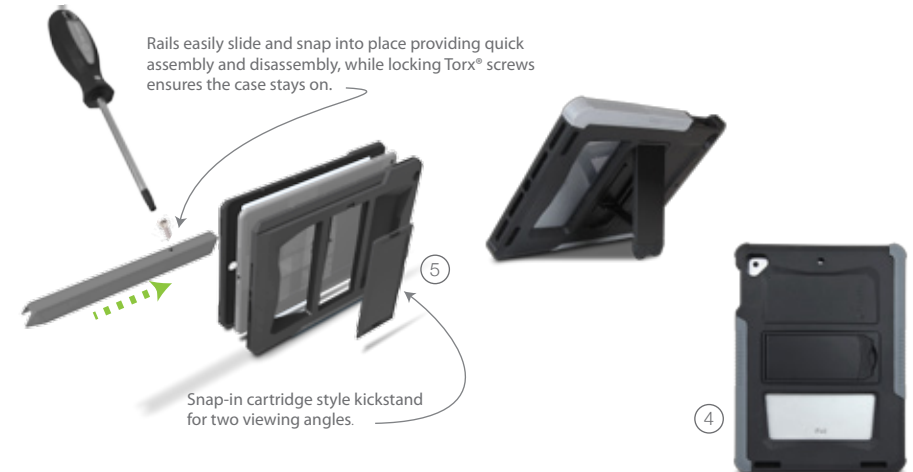

Legend

1) Slide on locking rails with Torx screws
2) Durable screen protector built-in
3) Protective home button finger print film
4) Personalization/ID window
5) Interchangeable kickstand cartridge
6) Proper cut outs for camera, mics, light sensors
7) Included shoulder strap

Maroo
3109 NE 109th Ave.
Vancouver, WA 98682
360-883-0333 phone
360-883-4888 fax